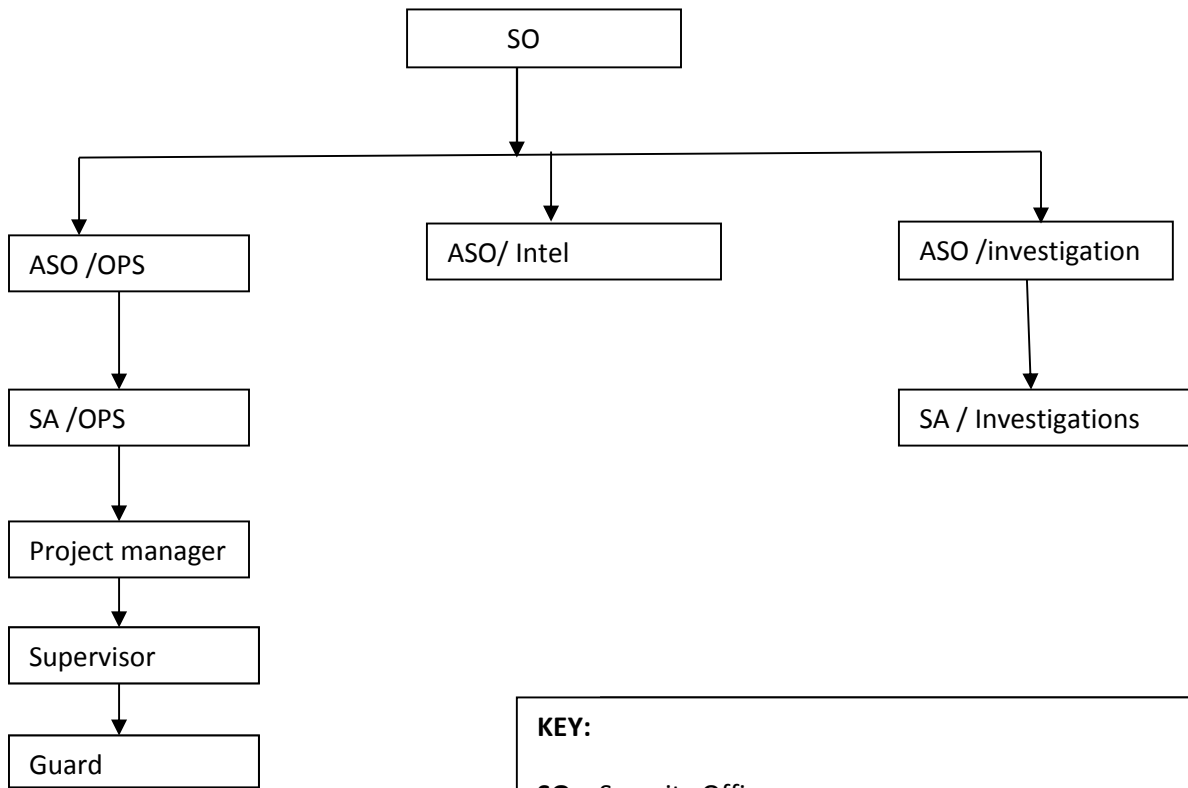

Current Departmental Structure /Organogram

KEY:

SO – Security Officer

ASO /OPS - Assistant Security Officer, operations

ASO/ Intel – Assistant Security Officer, Intelligence

ASO/Investigations – Assistant Security Officer, investigations

SA/OPS - Security Assistant, operations

SA/ Investigations – Security assistant, investigations

Security department falls directly under the principal's office. It's charged with ensuring safety and security of students, staff and protection of university college property. To function effectively and efficiently it's divided into; operations, investigations and intelligence units.